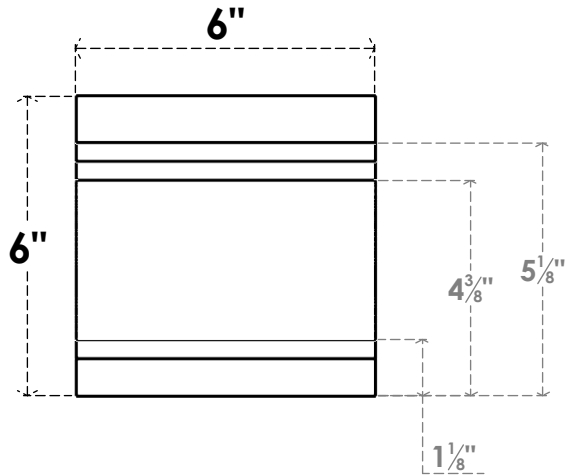

# ITEM NUMBER: RFTURO060X06000X32000X006PEC00RCPR

6"W X 6"H X 32"L TIMBERTHANE ROUGH CEDAR PESCADERO FAUX WOOD OPEN RAFTER TAIL, 6"L END, PRIMED TAN

GENERATED DATE : 03/02/2023

EKENA MILLWORK  
 2300 WEST MAIN ST.  
 CLARKSVILLE, TX 75426  
 TOLL FREE: 866-607-0453  
 WWW.EKENAMILLWORK.COM

### NOTES

1. INSTALLATION TO BE COMPLETED IN ACCORDANCE WITH MANUFACTURER'S SPECIFICATIONS.
2. DRAWING MAY NOT BE TO SCALE
3. THIS DRAWING IS INTENDED FOR DESIGN AND PLANNING PURPOSES ONLY.
4. ALL INFORMATION CONTAINED HEREIN WAS CURRENT AT THE TIME OF DEVELOPMENT BUT MUST BE REVIEWED AND APPROVED BY THE PRODUCT MANUFACTURER TO BE CONSIDERED ACCURATE.
5. TIMBERTHANE ARCHITECTURAL PRODUCTS ARE MADE FROM HIGH DENSITY URETHANE AND COME FACTORY PRIMED