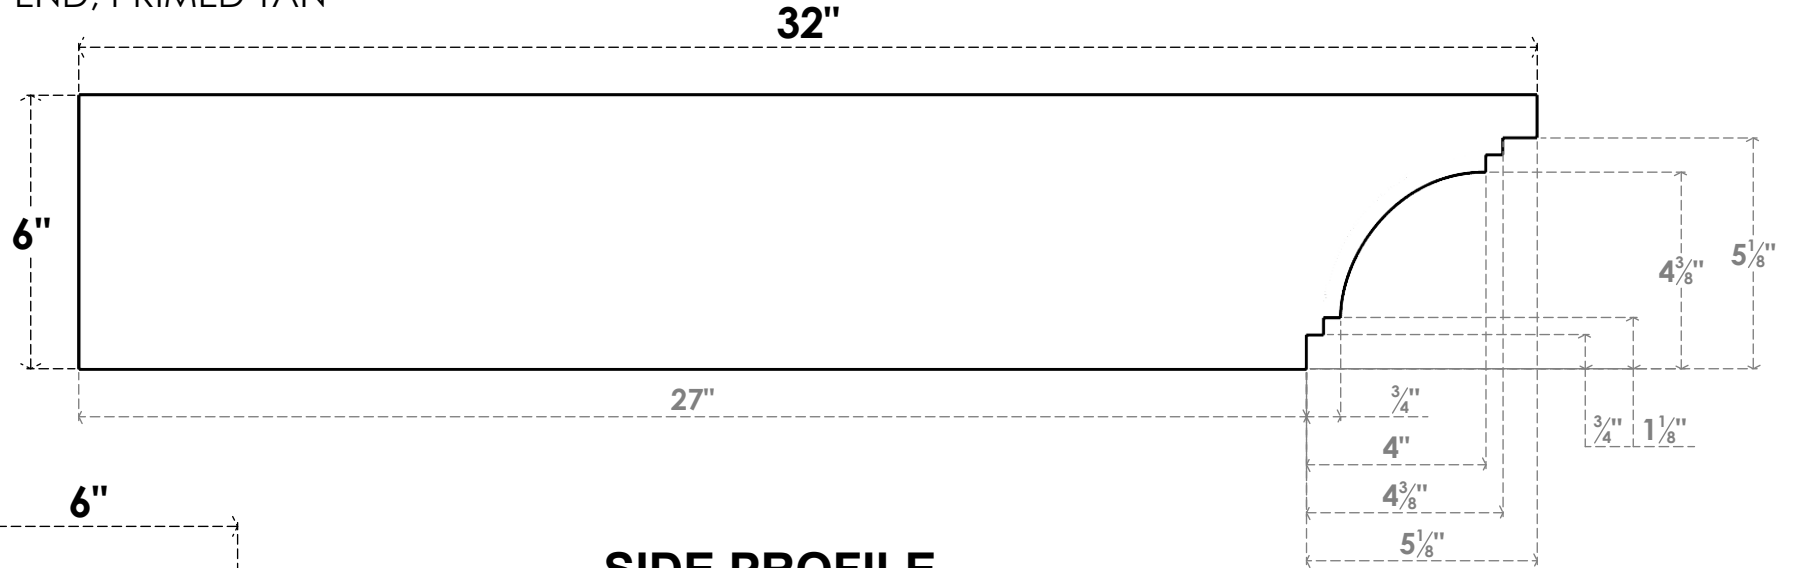

# ITEM NUMBER: RFTURO060X06000X32000X006PEC00RCPR

6"W X 6"H X 32"L TIMBERTHANE ROUGH CEDAR PESCADERO FAUX WOOD OPEN RAFTER TAIL, 6"L END, PRIMED TAN

GENERATED DATE : 03/02/2023

EKENA MILLWORK  
 2300 WEST MAIN ST.  
 CLARKSVILLE, TX 75426  
 TOLL FREE: 866-607-0453  
 WWW.EKENAMILLWORK.COM

### NOTES

1. INSTALLATION TO BE COMPLETED IN ACCORDANCE WITH MANUFACTURER'S SPECIFICATIONS.
2. DRAWING MAY NOT BE TO SCALE
3. THIS DRAWING IS INTENDED FOR DESIGN AND PLANNING PURPOSES ONLY.
4. ALL INFORMATION CONTAINED HEREIN WAS CURRENT AT THE TIME OF DEVELOPMENT BUT MUST BE REVIEWED AND APPROVED BY THE PRODUCT MANUFACTURER TO BE CONSIDERED ACCURATE.
5. TIMBERTHANE ARCHITECTURAL PRODUCTS ARE MADE FROM HIGH DENSITY URETHANE AND COME FACTORY PRIMED