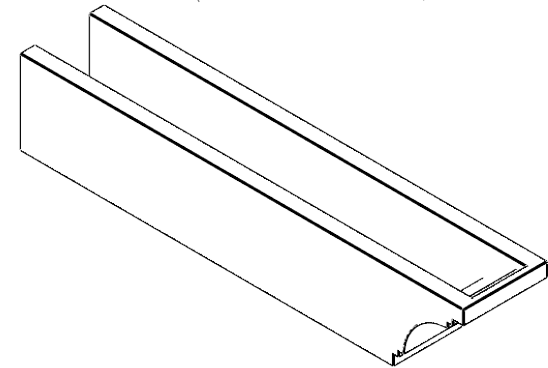

# ITEM NUMBER: RFTURO060X06000X32000X006PEC00RCPR

6"W X 6"H X 32"L TIMBERTHANE ROUGH CEDAR PESCADERO FAUX WOOD OPEN RAFTER TAIL, 6"L END, PRIMED TAN

GENERATED DATE : 03/02/2023

EKENA MILLWORK  
 2300 WEST MAIN ST.  
 CLARKSVILLE, TX 75426  
 TOLL FREE: 866-607-0453  
 WWW.EKENAMILLWORK.COM

### NOTES

1. INSTALLATION TO BE COMPLETED IN ACCORDANCE WITH MANUFACTURER'S SPECIFICATIONS.
2. DRAWING MAY NOT BE TO SCALE
3. THIS DRAWING IS INTENDED FOR DESIGN AND PLANNING PURPOSES ONLY.
4. ALL INFORMATION CONTAINED HEREIN WAS CURRENT AT THE TIME OF DEVELOPMENT BUT MUST BE REVIEWED AND APPROVED BY THE PRODUCT MANUFACTURER TO BE CONSIDERED ACCURATE.
5. TIMBERTHANE ARCHITECTURAL PRODUCTS ARE MADE FROM HIGH DENSITY URETHANE AND COME FACTORY PRIMED